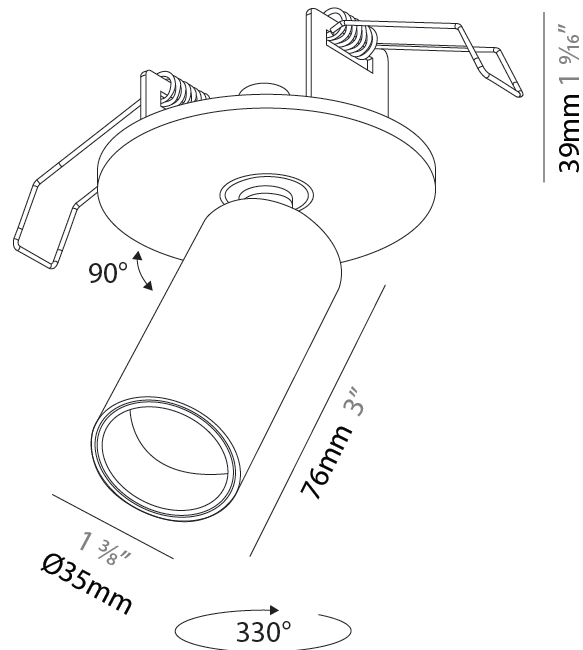

PHYSICAL

| |
|---|
| Shape: Cylinder |
| Diameter (mm): 37 |
| Diameter (in): 1 7/16 |
| Height (mm): 76 |
| Height (in): 3 |
| Max. Overall Height (mm): 106 |
| Max. Overall Height (in): 4 3/16 |
| Light Distribution: Adjustable / Direct |
| Weight (kg): 0.278 |
| Weight (lbs): 0.61 |
| Fixture Finish: SSR / BKV / CWI / CRY / HAB / UFT / ITA / RUA / FTG / MYG / LOD / PUS / FRO / FUP / KIA / POP / BLS / SPG / MEY / GOH / GUM / CHC / COM / ABZ / JAG / OBR / MOS / ROR |
| Holder Finish: WHI / BLK |
| Fixture Material: Aluminum Die Cast |

GENERAL

Series: Imagine Micro
 Subseries: Imagine Micro
 Brand: Prolicht
 Division: Architectural
 Mounting Type: Surface
 Mounting Location: Ceiling
 Subcategory: Spots

PHYSICAL

Shape: Cylinder
 Diameter (mm): 35
 Diameter (in): 1 3/8
 Height (mm): 76
 Height (in): 3
 Max. Overall Height (mm): 106
 Max. Overall Height (in): 4 3/16
 Light Distribution: Adjustable / Direct
 Weight (kg): 0.278
 Weight (lbs): 0.61
 Fixture Finish: SSR / BKV / CWI / CRY / HAB / UFT / ITA / RUA / FTG / MYG / LOD / PUS / FRO / FUP / KIA / POP / BLS / SPG / MEY / GOH / GUM / CHC / COM / ABZ / JAG / OBR / MOS / ROR
 Holder Finish: WHI / BLK
 Fixture Material: Aluminum Die Cast

OPTICAL

Beam Angle: 22 / 38 / 62
 Adjustability: Rotational 330°; Tilt 90°

RATINGS AND CERTIFICATIONS

Certified By: Certified for North American Standards
 IP rating: IP20

A3D324-

| | |
|-----------|-------|
| PROJECT | _____ |
| TYPE | _____ |
| SPECIFIER | _____ |
| QUANTITY | _____ |
| DATE | _____ |