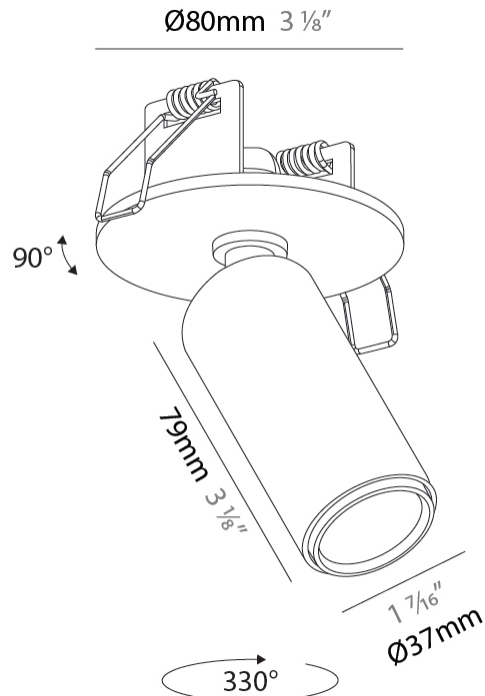

PHYSICAL

| |
|---|
| Shape: Cylinder |
| Diameter (mm): 37 |
| Diameter (in): 1 7/16 |
| Height (mm): 76 |
| Height (in): 3 |
| Max. Overall Height (mm): 106 |
| Max. Overall Height (in): 4 3/16 |
| Light Distribution: Adjustable / Direct |
| Weight (kg): 0.278 |
| Weight (lbs): 0.61 |
| Fixture Finish: SSR / BKV / CWI / CRY / HAB / UFT / ITA / RUA / FTG / MYG / LOD / PUS / FRO / FUP / KIA / POP / BLS / SPG / MEY / GOH / GUM / CHC / COM / ABZ / JAG / OBR / MOS / ROR |
| Holder Finish: WHI / BLK |
| Fixture Material: Aluminum Die Cast |

OPTICAL

| |
|--|
| Beam Angle: 14 / 20 / 52 |
| Adjustability: Rotational 350°; Tilt 90° |

RATINGS AND CERTIFICATIONS

| |
|--|
| Certified By: Certified for North American Standards |
| IP rating: IP20 |

| |
|---|
| Shape: Cylinder |
| Diameter (mm): 23 |
| Diameter (in): 7/8 |
| Height (mm): 50 |
| Height (in): 1 ¹⁵ / ₁₆ |
| Max. Overall Height (mm): 76 |
| Max. Overall Height (in): 3 |
| Light Distribution: Adjustable / Direct |
| Weight (kg): 0.089 |
| Weight (lbs): 0.196 |
| Fixture Finish: SSR / BKV / CWI / CRY / HAB / UFT / ITA / RUA / FTG / MYG / LOD / PUS / FRO / FUP / KIA / POP / BLS / SPG / MEY / GOH / GUM / CHC / COM / ABZ / JAG / OBR / MOS / ROR |
| Holder Finish: WHI / BLK |
| Fixture Material: Aluminum Die Cast |