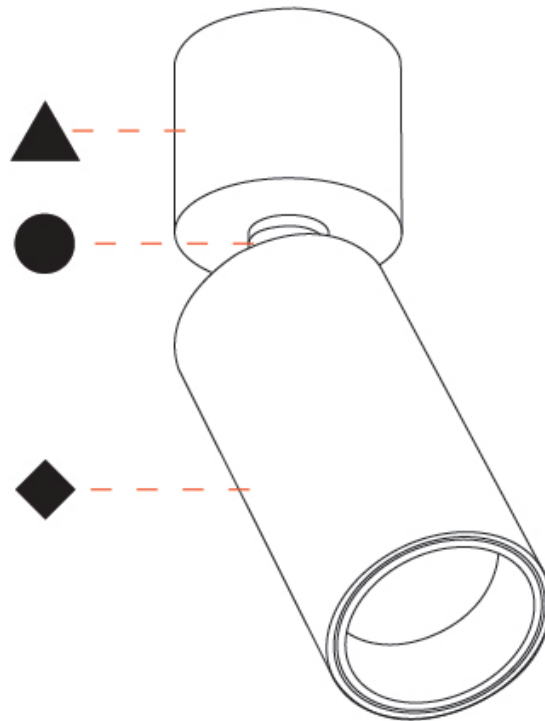

A3D323-

PROJECT

TYPE

SPECIFIER

QUANTITY

DATE

A