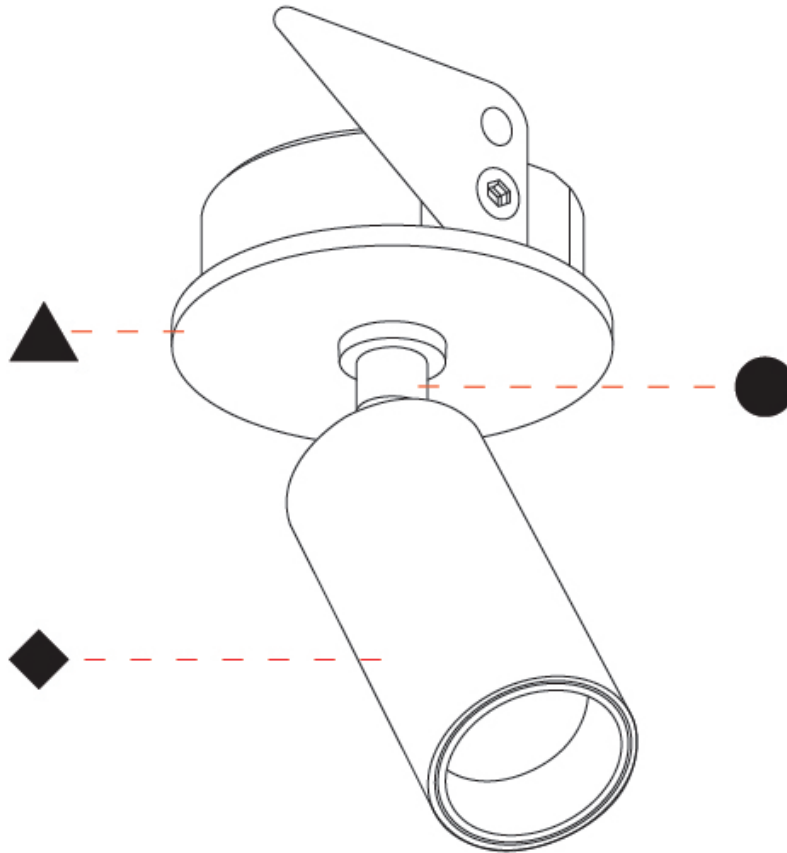

IMAGINE MICRO RECESSED

A3D322-

PROJECT

TYPE

SPECIFIER

QUANTITY

DATE

A