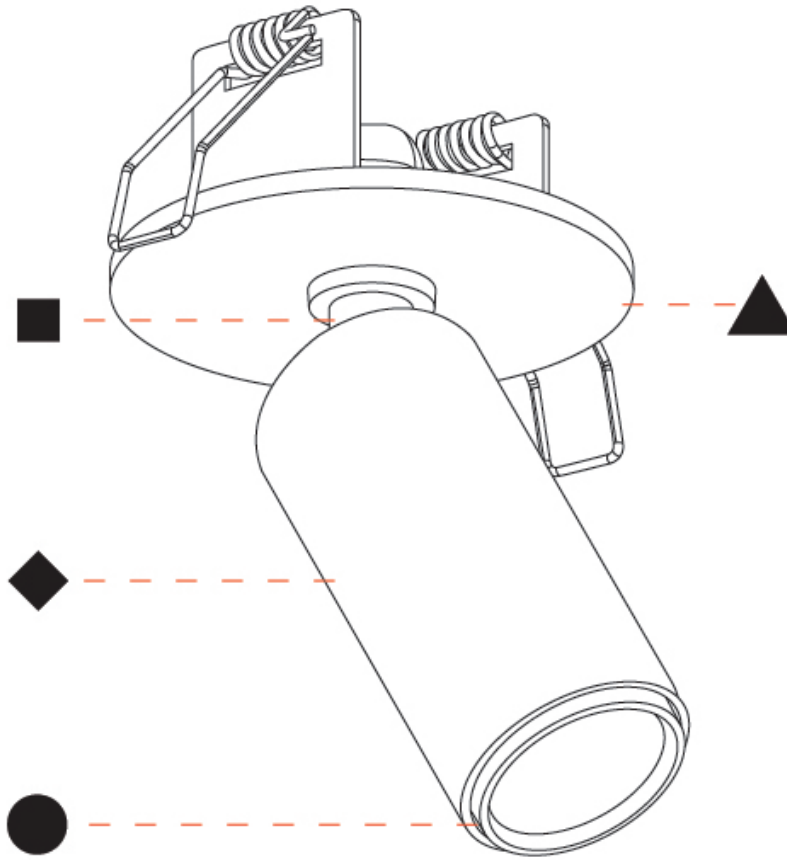

IMAGINE MICRO FLEX SURFACE

A3D321-

PROJECT	_____
TYPE	_____
SPECIFIER	_____
QUANTITY	_____
DATE	_____

A