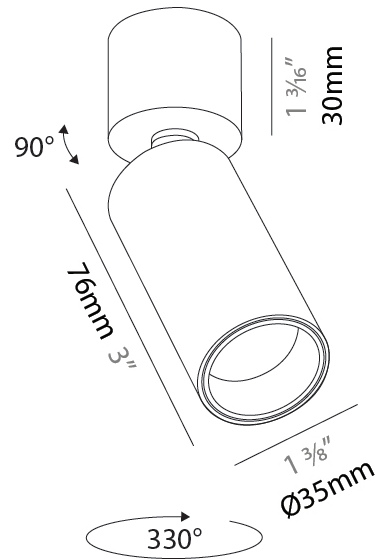

PHYSICAL

| |
|---|
| Shape: Cylinder |
| Diameter (mm): 37 |
| Diameter (in): 1 7/16 |
| Height (mm): 76 |
| Height (in): 3 |
| Max. Overall Height (mm): 106 |
| Max. Overall Height (in): 4 3/16 |
| Light Distribution: Adjustable / Direct |
| Weight (kg): 0.278 |
| Weight (lbs): 0.61 |
| Fixture Finish: SSR / BKV / CWI / CRY / HAB / UFT / ITA / RUA / FTG / MYG / LOD / PUS / FRO / FUP / KIA / POP / BLS / SPG / MEY / GOH / GUM / CHC / COM / ABZ / JAG / OBR / MOS / ROR |
| Holder Finish: WHI / BLK |
| Fixture Material: Aluminum Die Cast |

| |
|---|
| Shape: Cylinder |
| Diameter (mm): 23 |
| Diameter (in): 7/8 |
| Height (mm): 50 |
| Height (in): 1 ¹⁵ / ₁₆ |
| Max. Overall Height (mm): 76 |
| Max. Overall Height (in): 3 |
| Light Distribution: Adjustable / Direct |
| Weight (kg): 0.089 |
| Weight (lbs): 0.196 |
| Fixture Finish: SSR / BKV / CWI / CRY / HAB / UFT / ITA / RUA / FTG / MYG / LOD / PUS / FRO / FUP / KIA / POP / BLS / SPG / MEY / GOH / GUM / CHC / COM / ABZ / JAG / OBR / MOS / ROR |
| Holder Finish: WHI / BLK |
| Fixture Material: Aluminum Die Cast |

GENERAL

Series: Imagine Micro
 Brand: Prolicht
 Division: Architectural
 Mounting Type: Surface
 Mounting Location: Ceiling
 Subcategory: Spots

PHYSICAL

Shape: Cylinder
 Diameter (mm): 35
 Diameter (in): 1 3/8
 Height (mm): 76
 Height (in): 3
 Max. Overall Height (mm): 106
 Max. Overall Height (in): 4 3/16
 Light Distribution: Adjustable / Direct
 Weight (kg): 0.165
 Weight (lbs): 1.42
 Fixture Finish: SSR / BKV / CWI / CRY / HAB / UFT / ITA / RUA / FTG / MYG / LOD / PUS / FRO / FUP / KIA / POP / BLS / SPG / MEY / GOH / GUM / CHC / COM / ABZ / JAG / OBR / MOS / ROR
 Holder Finish: WHI / BLK
 Fixture Material: Aluminum Die Cast

OPTICAL

Beam Angle: 22 / 36 / 62
 Adjustability: Rotational 350°; Tilt 90°

RATINGS AND CERTIFICATIONS

Certified By: Certified for North American Standards
 IP rating: IP20

A3D323-

PROJECT

TYPE

SPECIFIER