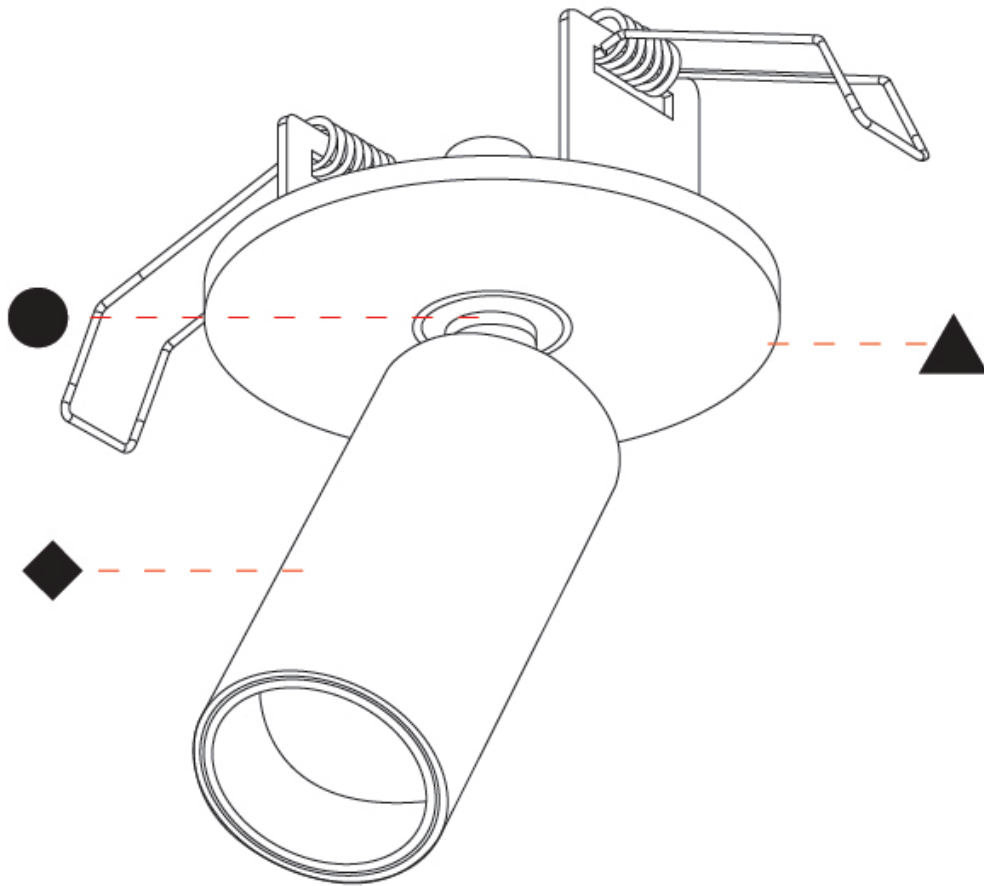

OPTICAL

Beam Angle: 22 / 38 / 62
 Adjustability: Rotational 330°; Tilt 90°

RATINGS AND CERTIFICATIONS

Certified By: Certified for North American Standards
 IP rating: IP20

A3D324-

| | |
|-----------|-------|
| PROJECT | _____ |
| TYPE | _____ |
| SPECIFIER | _____ |
| QUANTITY | _____ |
| DATE | _____ |